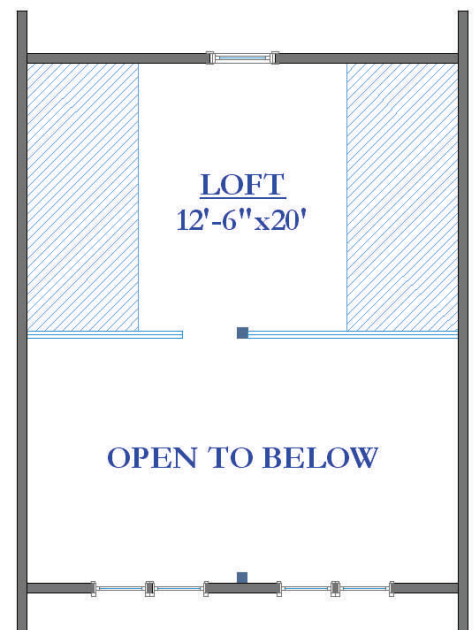

*The Haystack
+/- 730 Sq. Ft.*

Hilltop Log & Timber Homes
800-622-4608
www.hilltoplogandtimberhomes.com

HAYSTACK
730 Sq Ft

"Because Every Dream Is Unique, So Is Every Hilltop Home!"